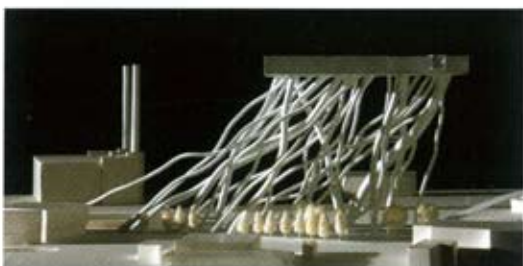

MACK SCOGIN MERRILL ELAM ARCHITECTS

FORMERLY SCOGIN ELAM AND BRAY ARCHITECTS

office@msmearch.com www.msmearch.com

Mack Scogin Merrill Elam Architects was formed in order to take full advantage of the complimentary skills and talents of the two principals. Projects by Mack Scogin and Merrill Elam have received over 40 design awards, including five National American Institute of Architects Awards of Excellence. Together they received the 1995 Academy Award in Architecture from the American Academy of Arts and Letters and the 1996 Chrysler Award for Innovation in Design.

Mack Scogin and Merrill Elam have had the privilege to work with some of the most prestigious and respected clients in the world. Project types include office buildings, factories, stadia, airports, health facilities, houses, dormitories, classroom and studio facilities, campus centers, libraries, museums, galleries, exhibitions, schools, warehouses and jails, among others.

Current projects include the Wang Campus Center and Davis Garage for Wellesley College in Massachusetts; the United States Federal Courthouse in Austin, Texas; a School of Architecture for The Ohio State University in Columbus, Ohio; a Music Library for The University of California at Berkeley in California; and the Herman Miller Cherokee Operations facility in Canton, Georgia.

1 Mack Scogin Merrill Elam Architects