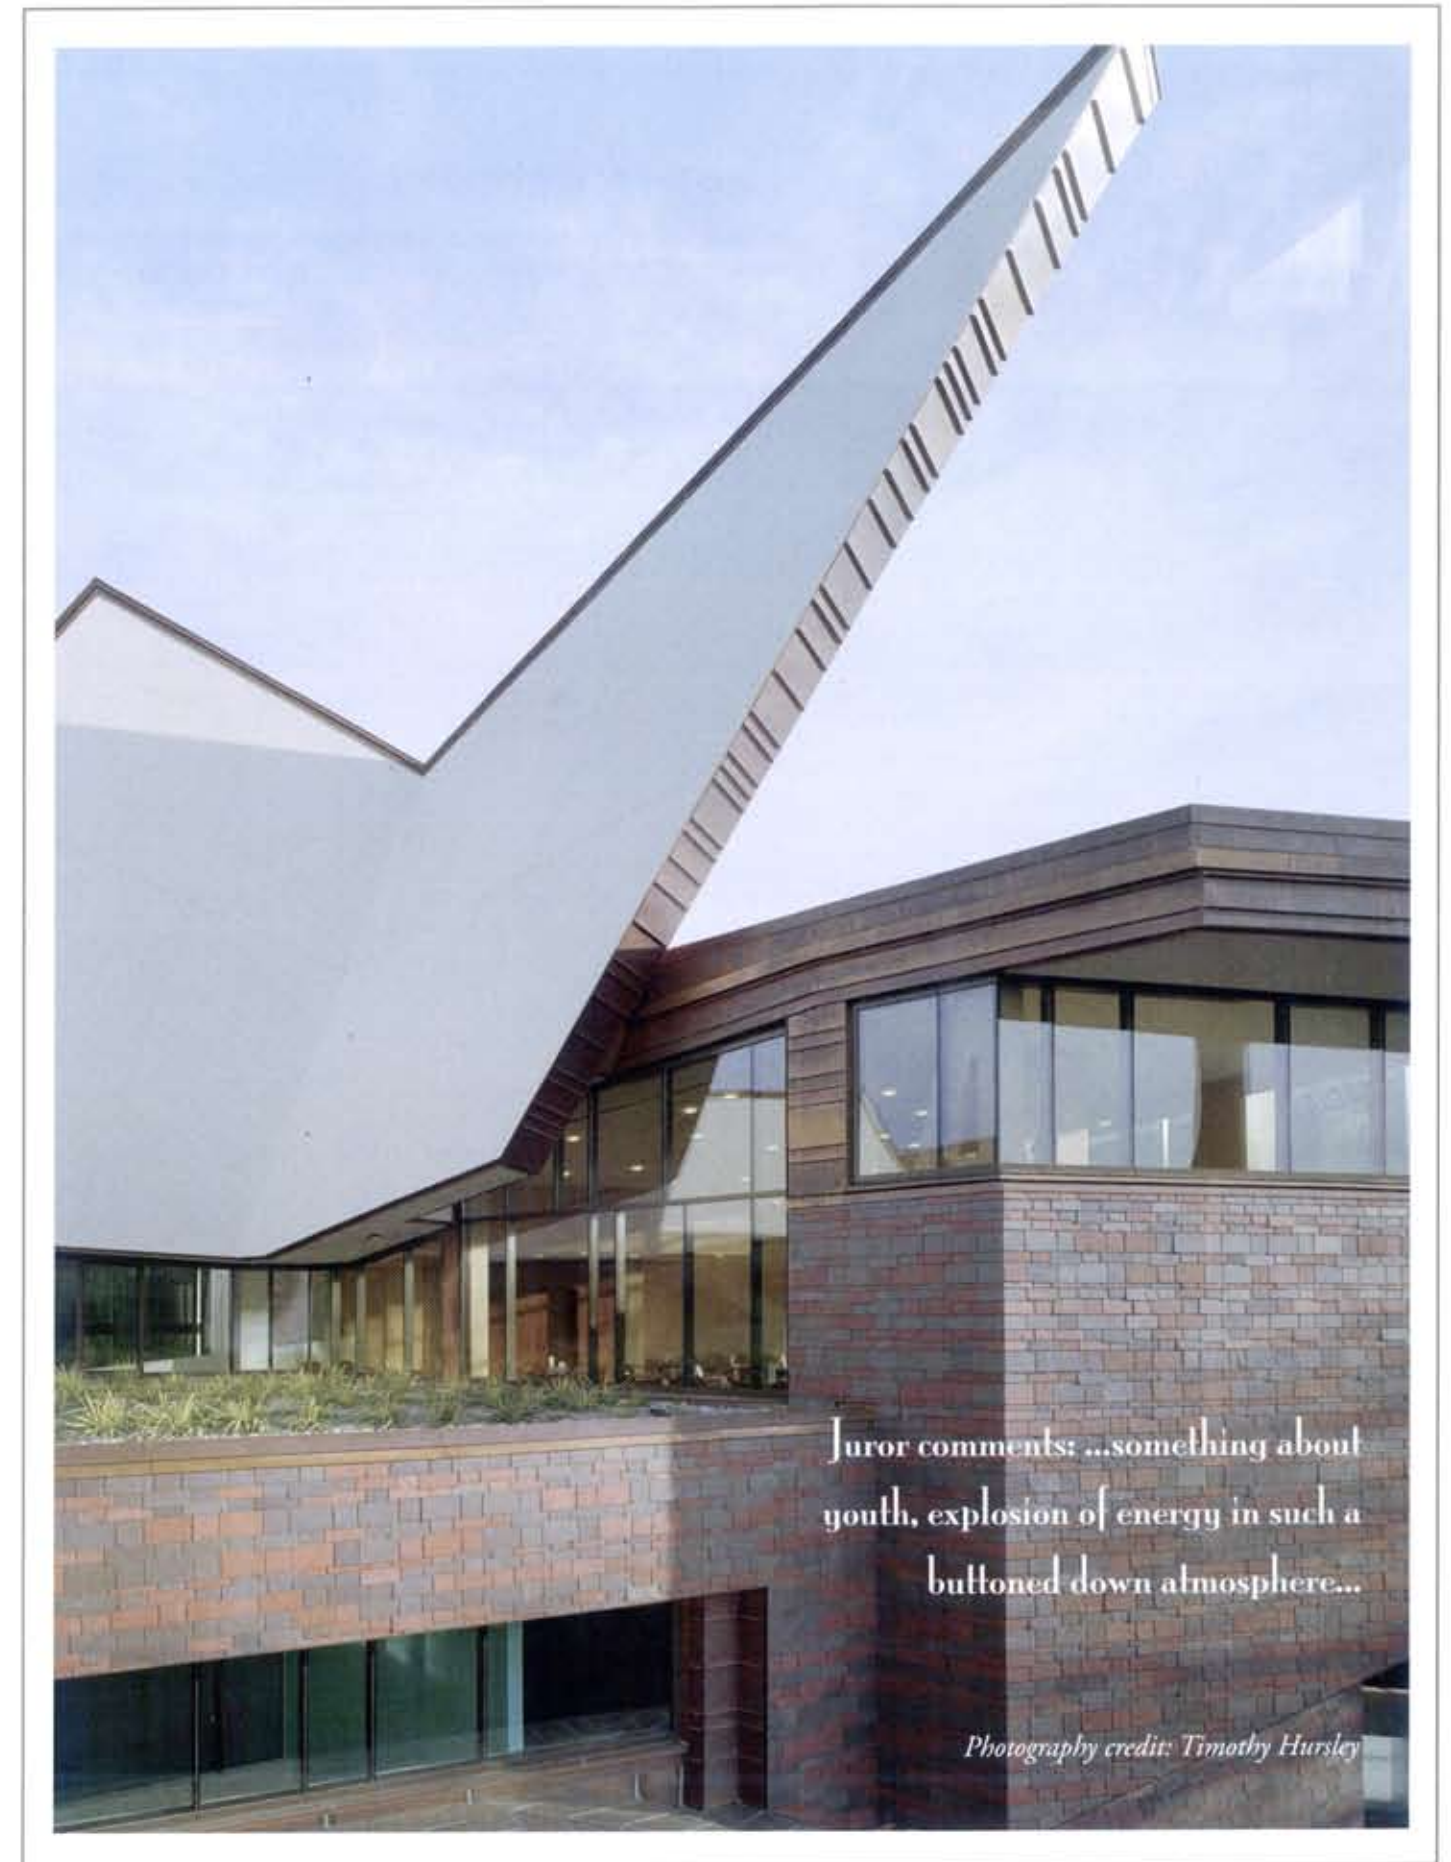

The Georgia ARCHITECT

Volume I, Issue I

September 2008

Folk Pottery Museum
of Northwest Georgia

2008 DESIGN AWARDS

Honor Award

Lulu Chow Wang Campus Center & Davis Garage • Wellesley College

Design Architect

Mack Scogin Merrill Elam Architects, AIA

Design Team:

Michael Van Valkenburgh Associates, Landscape Architect, Arup,
Structural, Mechanical, Electrical and Plumbing Engineer

The campus center, parking facility and related valley landscape projects encompass a large portion of the western half of the campus. In addition to meeting rooms, administrative offices, a large multipurpose space and post office; program areas of the campus center include a pub and bistro, café, main dining facility, convenience store, bookstore, student retail space, student resource room, student organization storage, two student lounges and several outdoor terraces and outdoor gathering spaces.

Juror comments: ...something about youth, explosion of energy in such a buttoned down atmosphere...

Photography credit: Timothy Hursley